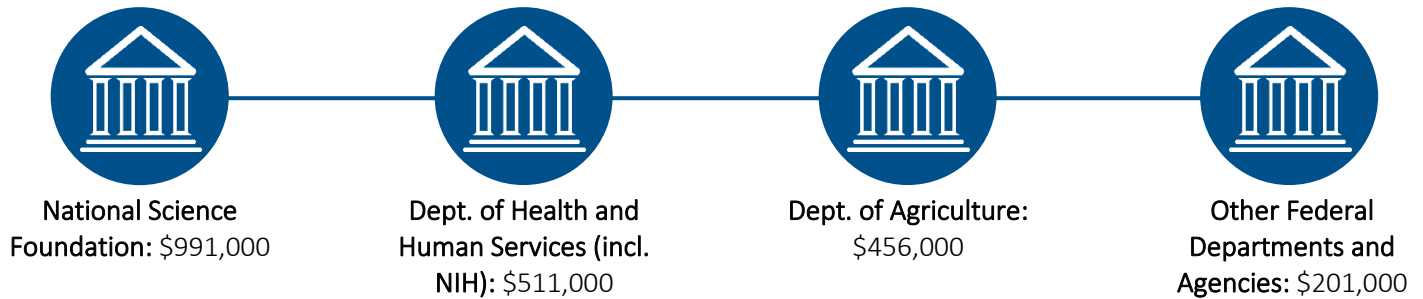

WEST VIRGINIA

colleges and universities receive
\$2.5 million
in annual federal investment in
Social & Behavioral Science Research

Federal agencies supporting social & behavioral science research in West Virginia include:

West Virginia institutions supported by federal social & behavioral science investment include:

West Virginia University: \$2.4M

Federal investments in social and behavioral science research contribute to West Virginia's economy and generate knowledge that helps us make America healthier, safer, and more prosperous.