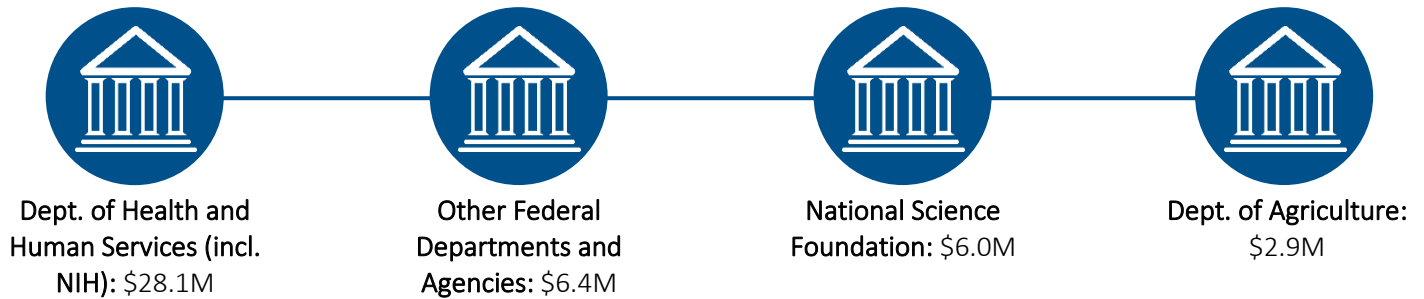

# WASHINGTON

colleges and universities receive  
**\$46.3 million**  
 in annual federal investment in  
**Social & Behavioral Science Research**

Federal agencies supporting social & behavioral science research in Washington include:

Washington institutions supported by federal social & behavioral science investment include:

**Federal investments in social and behavioral science research contribute to Washington's economy and generate knowledge that helps us make America healthier, safer, and more prosperous.**