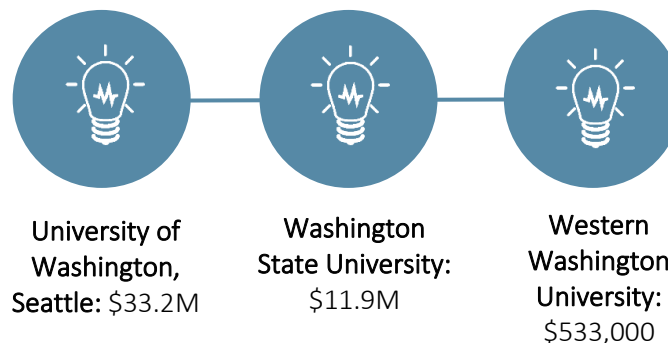

# WASHINGTON

colleges and universities receive  
**\$46.3 million**  
 in annual federal investment in  
**Social & Behavioral Science Research**

Federal agencies supporting social & behavioral science research in Washington include:

Washington institutions supported by federal social & behavioral science investment include:

**Federal investments in social and behavioral science research contribute to Washington's economy and generate knowledge that helps us make America healthier, safer, and more prosperous.**