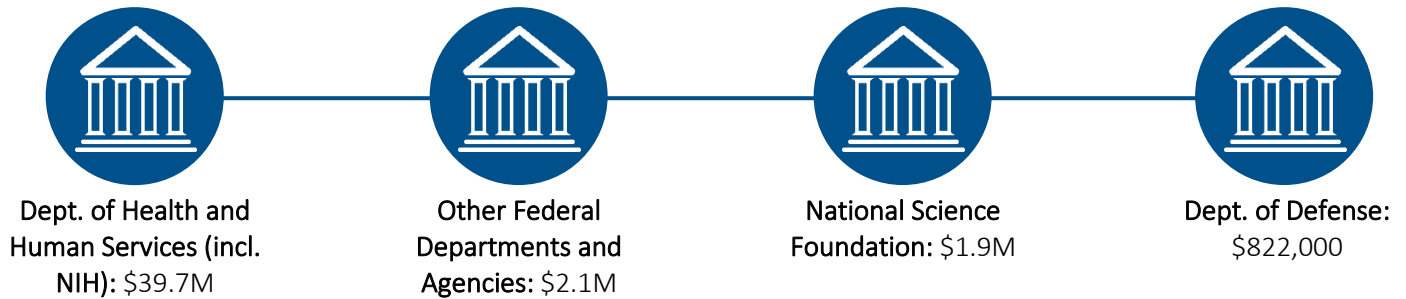

# RHODE ISLAND

colleges and universities receive  
**\$45.1 million**  
 in annual federal investment in  
**Social & Behavioral Science Research**

Federal agencies supporting social & behavioral science research in Rhode Island include: