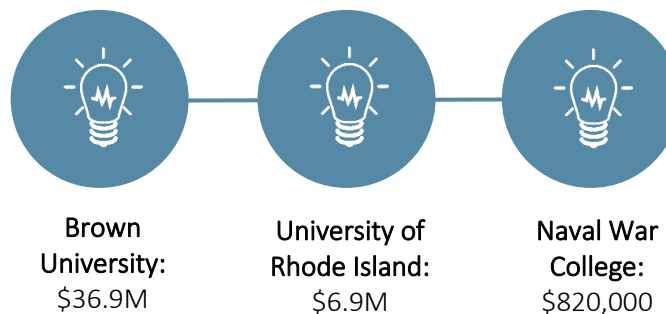

# RHODE ISLAND

colleges and universities receive  
**\$45.1 million**  
 in annual federal investment in  
**Social & Behavioral Science Research**

Federal agencies supporting social & behavioral science research in Rhode Island include:

Rhode Island institutions supported by federal social & behavioral science investment include:

**Federal investments in social and behavioral science research contribute to Rhode Island's economy and generate knowledge that helps us make America healthier, safer, and more prosperous.**