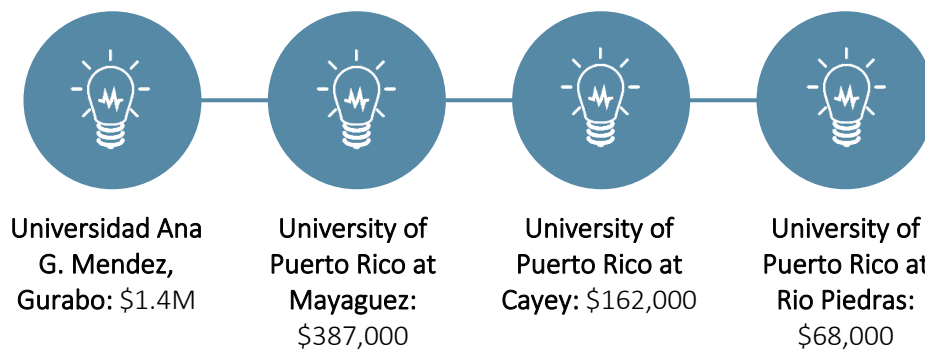

# PUERTO RICO

colleges and universities receive  
**\$2.0 million**  
 in annual federal investment in  
**Social & Behavioral Science Research**

Federal agencies supporting social & behavioral science research in Puerto Rico include:

Puerto Rico institutions supported by federal social & behavioral science investment include:

**Federal investments in social and behavioral science research contribute to Puerto Rico's economy and generate knowledge that helps us make America healthier, safer, and more prosperous.**