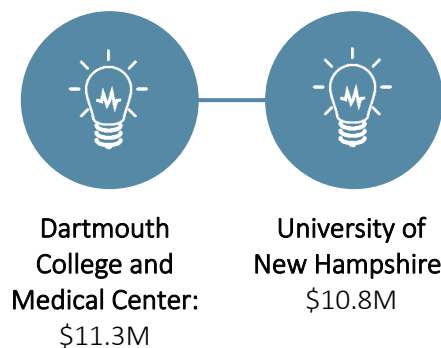

# NEW HAMPSHIRE

colleges and universities receive  
**\$22.3 million**  
in annual federal investment in  
**Social & Behavioral Science Research**

Federal agencies supporting social & behavioral science research in New Hampshire include:

New Hampshire institutions supported by federal social & behavioral science investment include:

**Federal investments in social and behavioral science research contribute to New Hampshire's economy and generate knowledge that helps us make America healthier, safer, and more prosperous.**