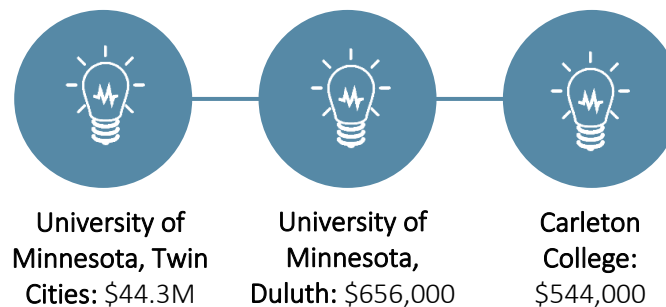

MINNESOTA

colleges and universities receive
\$45.9 million
 in annual federal investment in
Social & Behavioral Science Research

Federal agencies supporting social & behavioral science research in Minnesota include:

Minnesota institutions supported by federal social & behavioral science investment include:

Federal investments in social and behavioral science research contribute to Minnesota's economy and generate knowledge that helps us make America healthier, safer, and more prosperous.