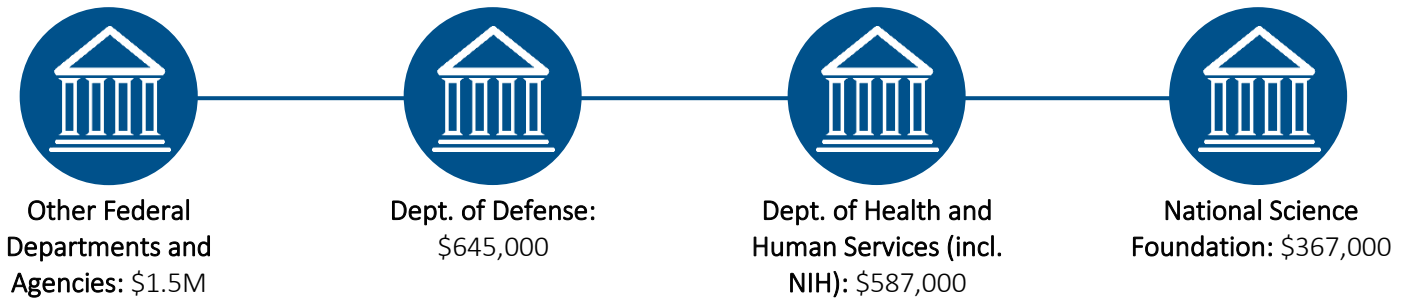

HAWAII

colleges and universities receive
\$3.2 million
in annual federal investment in
Social & Behavioral Science Research

Federal agencies supporting social & behavioral science research in Hawaii include: