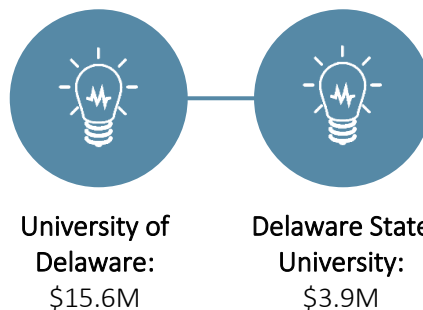

DELAWARE

colleges and universities receive
\$19.4 million
in annual federal investment in
Social & Behavioral Science Research

Federal agencies supporting social & behavioral science research in Delaware include:

Delaware institutions supported by federal social & behavioral science investment include:

Federal investments in social and behavioral science research contribute to Delaware's economy and generate knowledge that helps us make America healthier, safer, and more prosperous.