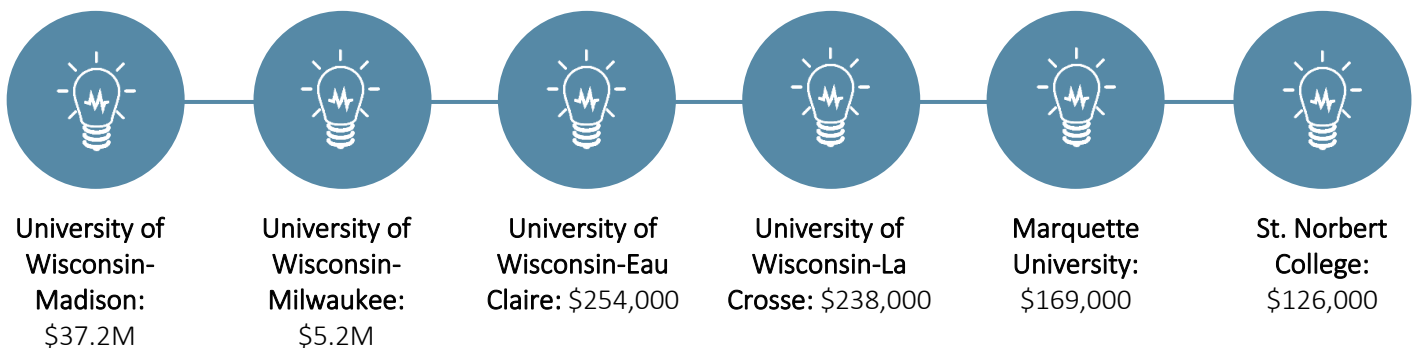

# WISCONSIN

colleges and universities receive  
**\$43.6 million**  
 in annual federal investment in  
**Social & Behavioral Science Research**

Federal agencies supporting social & behavioral science research in Wisconsin include:

Wisconsin institutions supported by federal social & behavioral science investment include:

**Federal investments in social and behavioral science research contribute to Wisconsin's economy and generate knowledge that helps us make America healthier, safer, and more prosperous.**