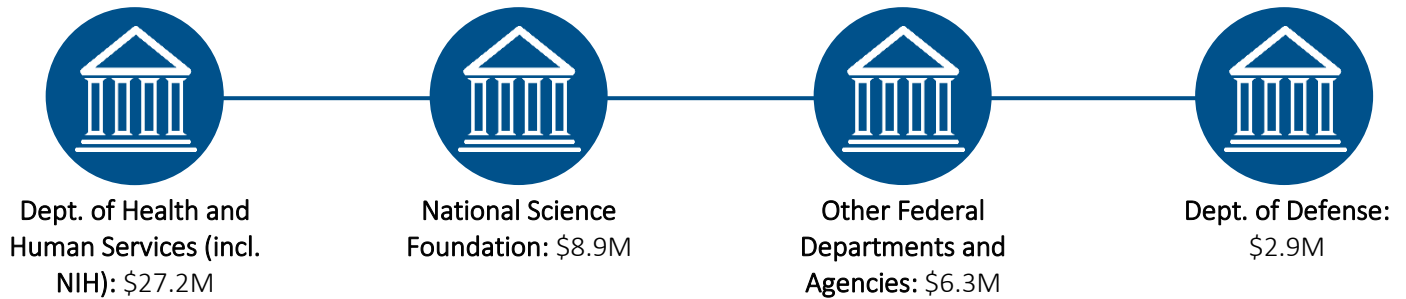

WASHINGTON

colleges and universities receive
\$47.0 million
 in annual federal investment in
Social & Behavioral Science Research

Federal agencies supporting social & behavioral science research in Washington include: