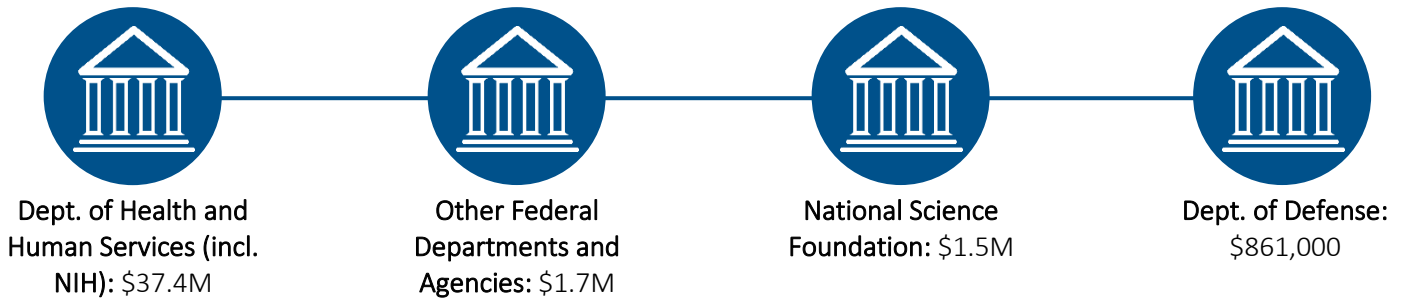

# RHODE ISLAND

colleges and universities receive  
**\$42.0 million**  
 in annual federal investment in  
**Social & Behavioral Science Research**

Federal agencies supporting social & behavioral science research in Rhode Island include: