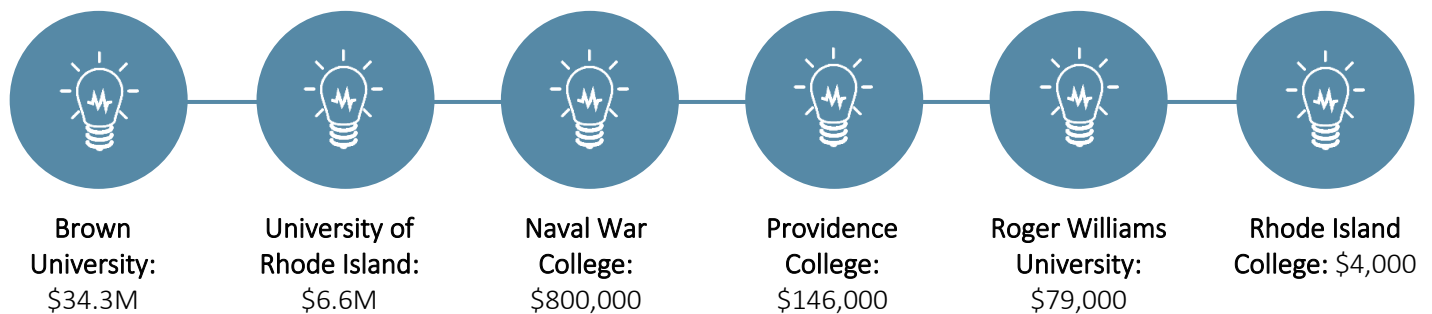

# RHODE ISLAND

colleges and universities receive  
**\$42.0 million**  
 in annual federal investment in  
**Social & Behavioral Science Research**

Federal agencies supporting social & behavioral science research in Rhode Island include:

Rhode Island institutions supported by federal social & behavioral science investment include:

**Federal investments in social and behavioral science research contribute to Rhode Island's economy and generate knowledge that helps us make America healthier, safer, and more prosperous.**