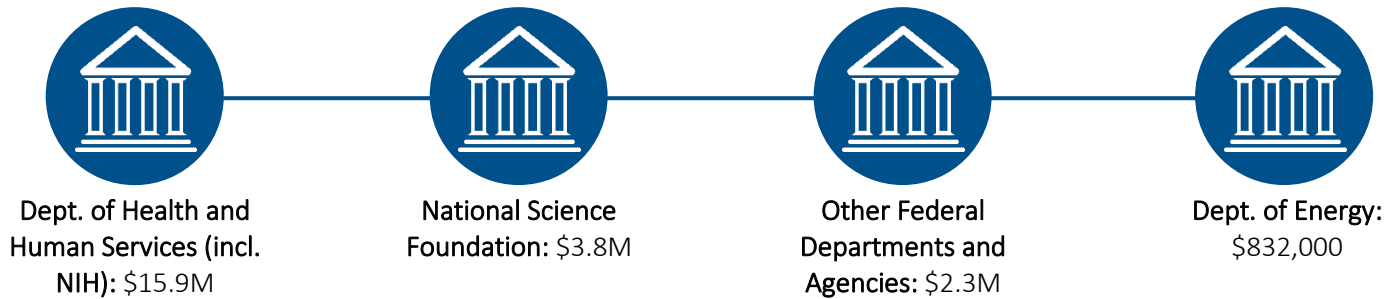

# NEW HAMPSHIRE

colleges and universities receive  
**\$23.9 million**  
 in annual federal investment in  
**Social & Behavioral Science Research**

Federal agencies supporting social & behavioral science research in New Hampshire include: