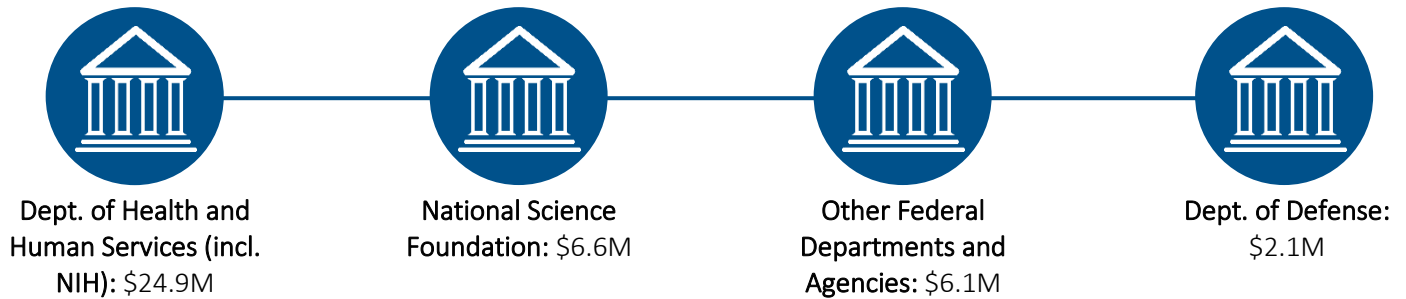

WASHINGTON

colleges and universities receive
\$41.4 million
 in annual federal investment in
Social & Behavioral Science Research

Federal agencies supporting social & behavioral science research in Washington include: