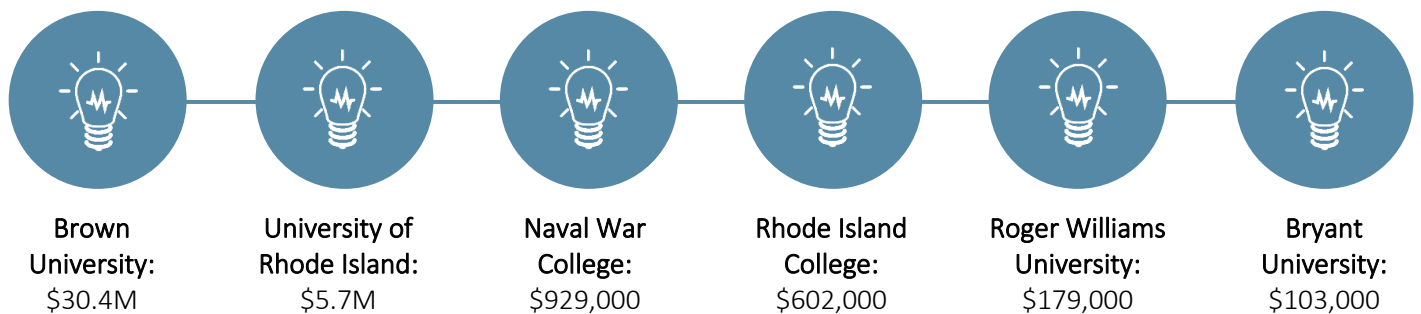

# RHODE ISLAND

colleges and universities receive  
**\$37.9 million**  
 in annual federal investment in  
**Social & Behavioral Science Research**

Federal agencies supporting social & behavioral science research in Rhode Island include:

Rhode Island institutions supported by federal social & behavioral science investment include:

**Federal investments in social and behavioral science research contribute to Rhode Island's economy and generate knowledge that helps us make America healthier, safer, and more prosperous.**