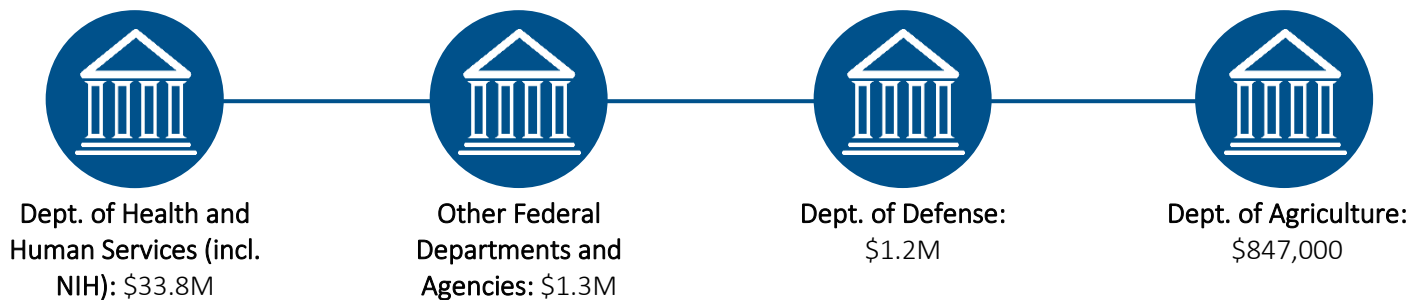

# RHODE ISLAND

colleges and universities receive  
**\$37.9 million**  
 in annual federal investment in  
**Social & Behavioral Science Research**

Federal agencies supporting social & behavioral science research in Rhode Island include: