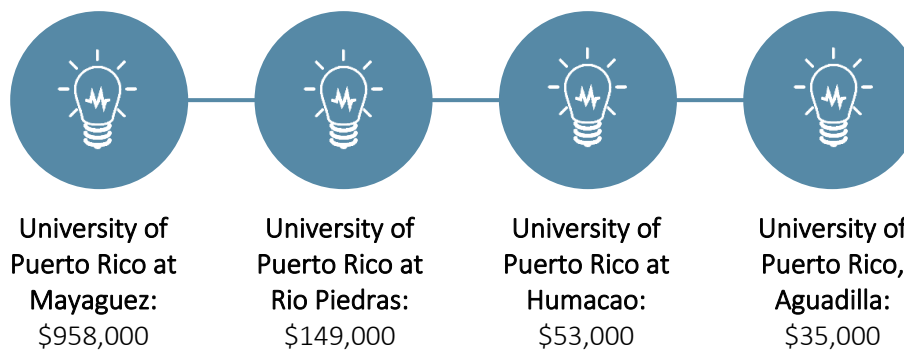

PUERTO RICO

colleges and universities receive
\$1.2 million
 in annual federal investment in
Social & Behavioral Science Research

Federal agencies supporting social & behavioral science research in Puerto Rico include:

Puerto Rico institutions supported by federal social & behavioral science investment include:

Federal investments in social and behavioral science research contribute to Puerto Rico's economy and generate knowledge that helps us make America healthier, safer, and more prosperous.