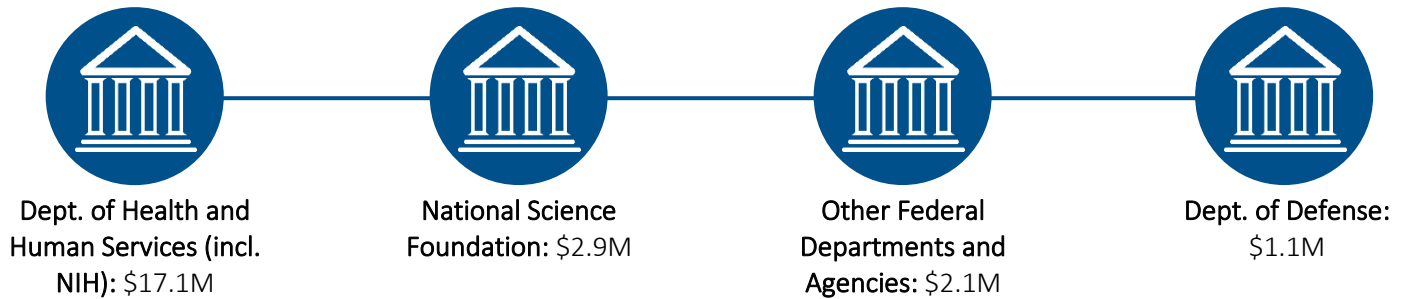

# NEW HAMPSHIRE

colleges and universities receive  
**\$24.0 million**  
in annual federal investment in  
**Social & Behavioral Science Research**

Federal agencies supporting social & behavioral science research in New Hampshire include: