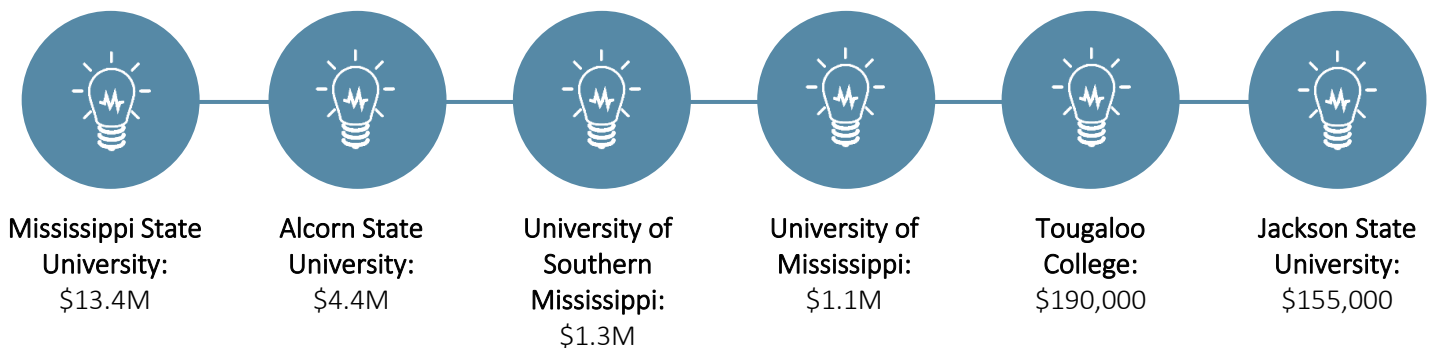

MISSISSIPPI

colleges and universities receive
\$20.6 million
 in annual federal investment in
Social & Behavioral Science Research

Federal agencies supporting social & behavioral science research in Mississippi include:

Mississippi institutions supported by federal social & behavioral science investment include:

Federal investments in social and behavioral science research contribute to Mississippi's economy and generate knowledge that helps us make America healthier, safer, and more prosperous.