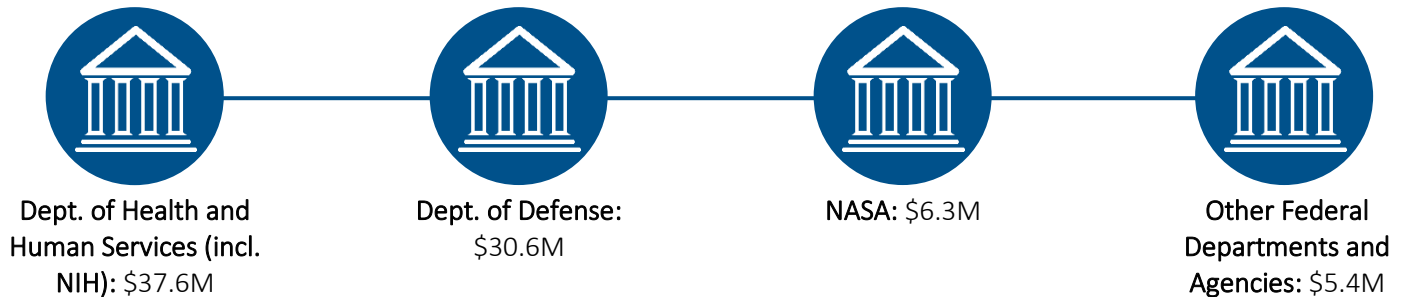

MARYLAND

colleges and universities receive
\$84.9 million
 in annual federal investment in
Social & Behavioral Science Research

Federal agencies supporting social & behavioral science research in Maryland include:

Maryland institutions supported by federal social & behavioral science investment include:

Federal investments in social and behavioral science research contribute to Maryland's economy and generate knowledge that helps us make America healthier, safer, and more prosperous.