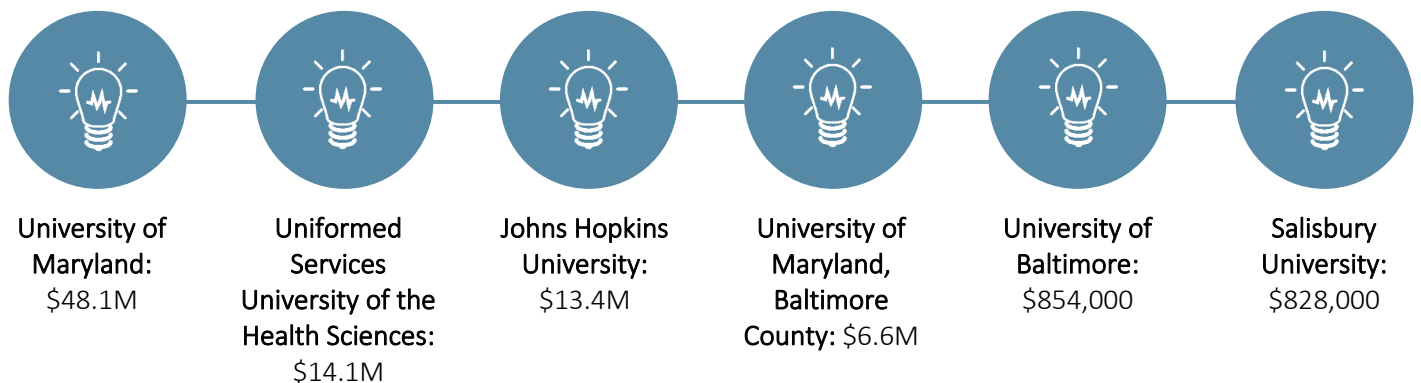

MARYLAND

colleges and universities receive
\$84.9 million
 in annual federal investment in
Social & Behavioral Science Research

Federal agencies supporting social & behavioral science research in Maryland include:

Maryland institutions supported by federal social & behavioral science investment include:

Federal investments in social and behavioral science research contribute to Maryland's economy and generate knowledge that helps us make America healthier, safer, and more prosperous.