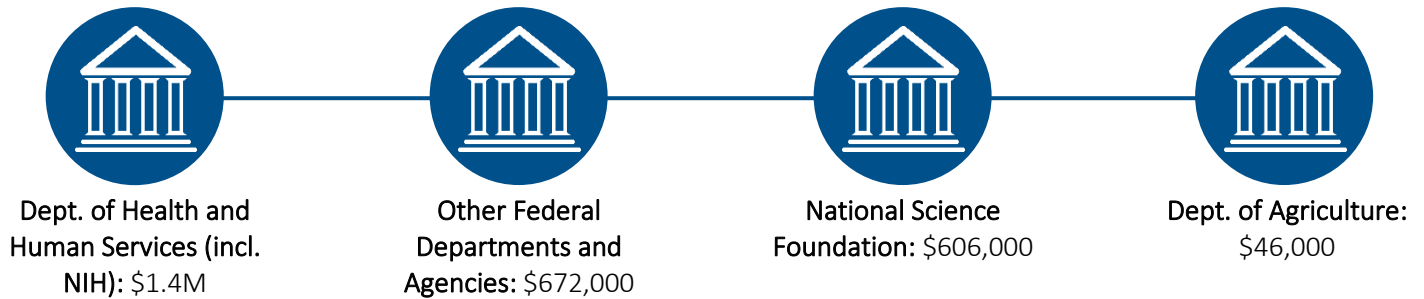

HAWAII

colleges and universities receive
\$2.8 million
in annual federal investment in
Social & Behavioral Science Research

Federal agencies supporting social & behavioral science research in Hawaii include: