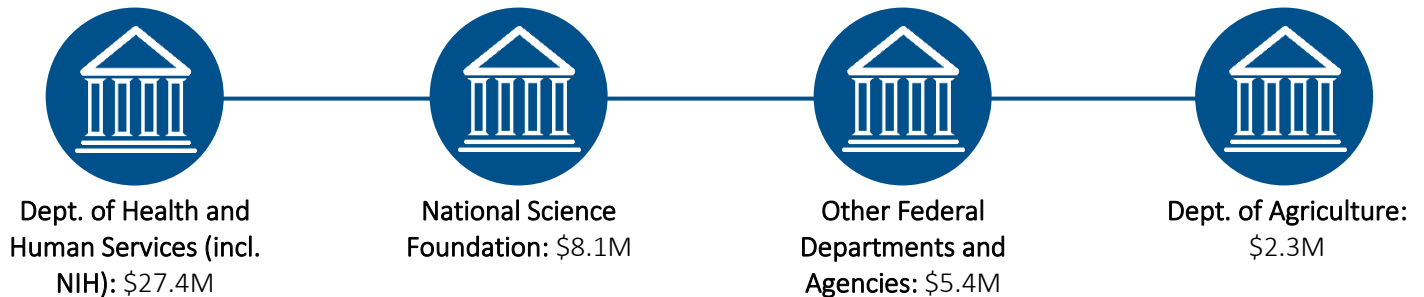

WASHINGTON

colleges and universities receive
\$45.2 million
 in annual federal investment in
Social & Behavioral Science Research

Federal agencies supporting social & behavioral science research in Washington include:

Washington institutions supported by federal social & behavioral science investment include:

Federal investments in social and behavioral science research contribute to Washington's economy and generate knowledge that helps us make America healthier, safer, and more prosperous.