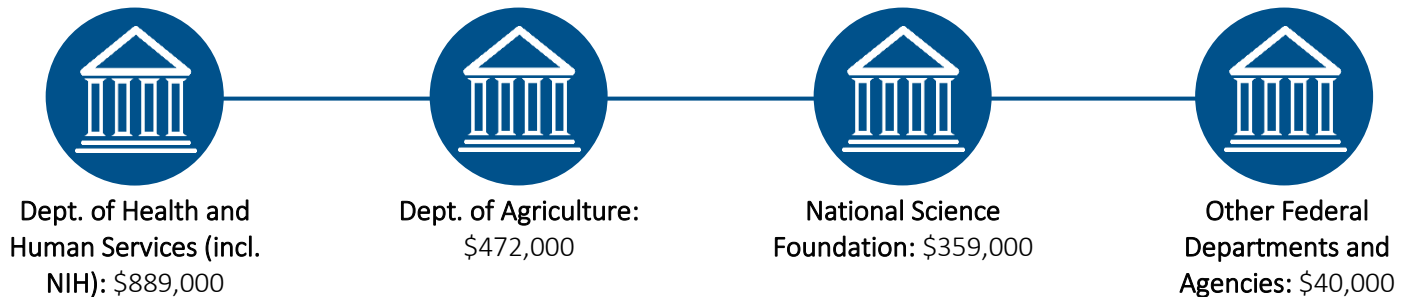

SOUTH DAKOTA

colleges and universities receive

$1.8 million

in annual federal investment in

Social & Behavioral Science Research

Federal agencies supporting social & behavioral science research in South Dakota include:

South Dakota institutions supported by federal social & behavioral science investment include: