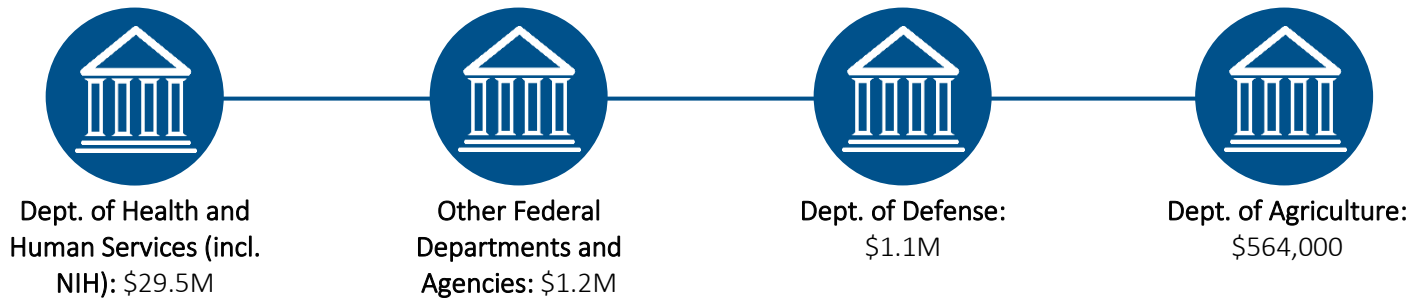

RHODE ISLAND

colleges and universities receive
\$32.9 million
 in annual federal investment in
Social & Behavioral Science Research

Federal agencies supporting social & behavioral science research in Rhode Island include: