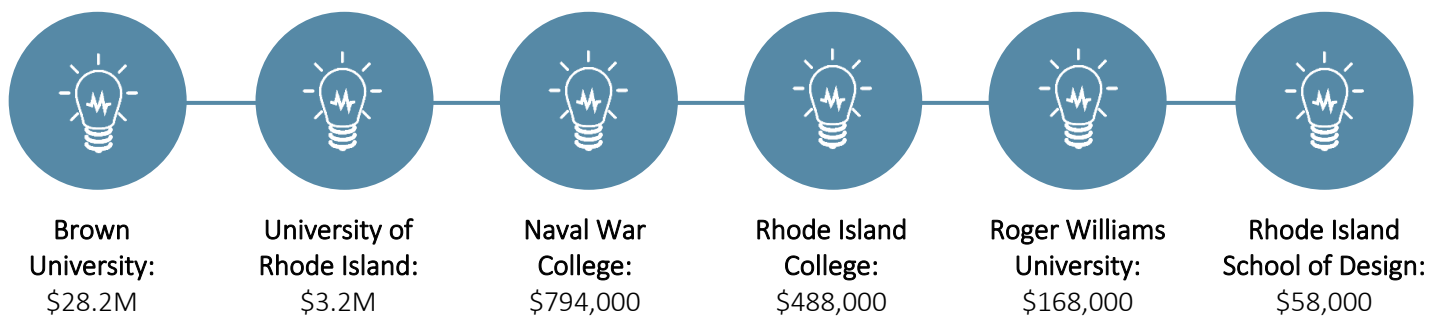

RHODE ISLAND

colleges and universities receive
\$32.9 million
 in annual federal investment in
Social & Behavioral Science Research

Federal agencies supporting social & behavioral science research in Rhode Island include:

Rhode Island institutions supported by federal social & behavioral science investment include:

Federal investments in social and behavioral science research contribute to Rhode Island's economy and generate knowledge that helps us make America healthier, safer, and more prosperous.