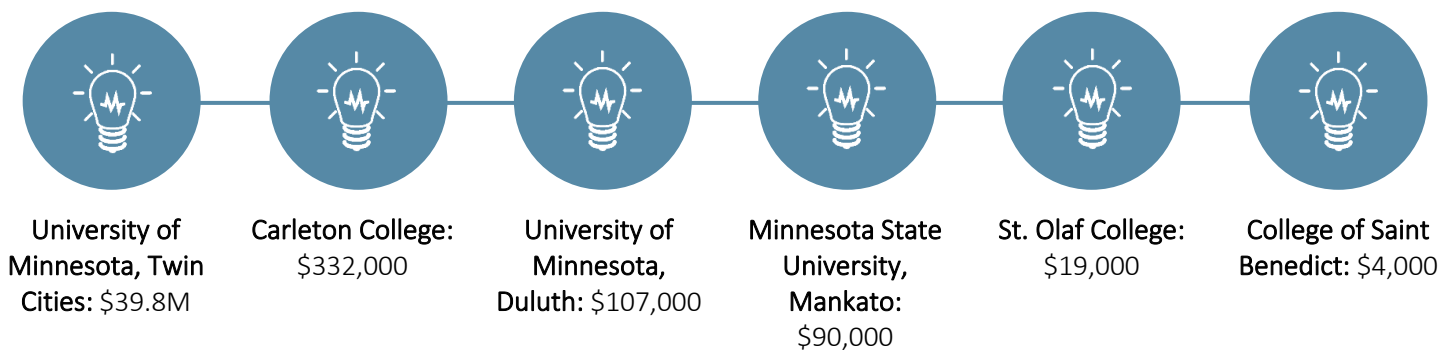

MINNESOTA

colleges and universities receive
\$40.4 million
 in annual federal investment in
Social & Behavioral Science Research

Federal agencies supporting social & behavioral science research in Minnesota include:

Minnesota institutions supported by federal social & behavioral science investment include:

Federal investments in social and behavioral science research contribute to Minnesota's economy and generate knowledge that helps us make America healthier, safer, and more prosperous.