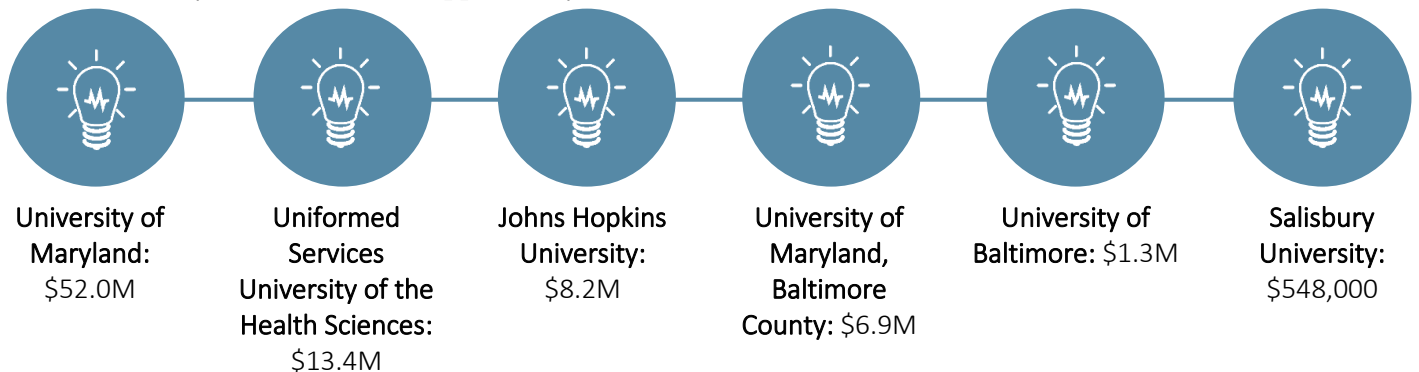

MARYLAND

colleges and universities receive

\$83.1 million

in annual federal investment in

Social & Behavioral Science Research

Federal agencies supporting social & behavioral science research in Maryland include:

Maryland institutions supported by federal social & behavioral science investment include:

Federal investments in social and behavioral science research contribute to Maryland's economy and generate knowledge that helps us make America healthier, safer, and more prosperous.